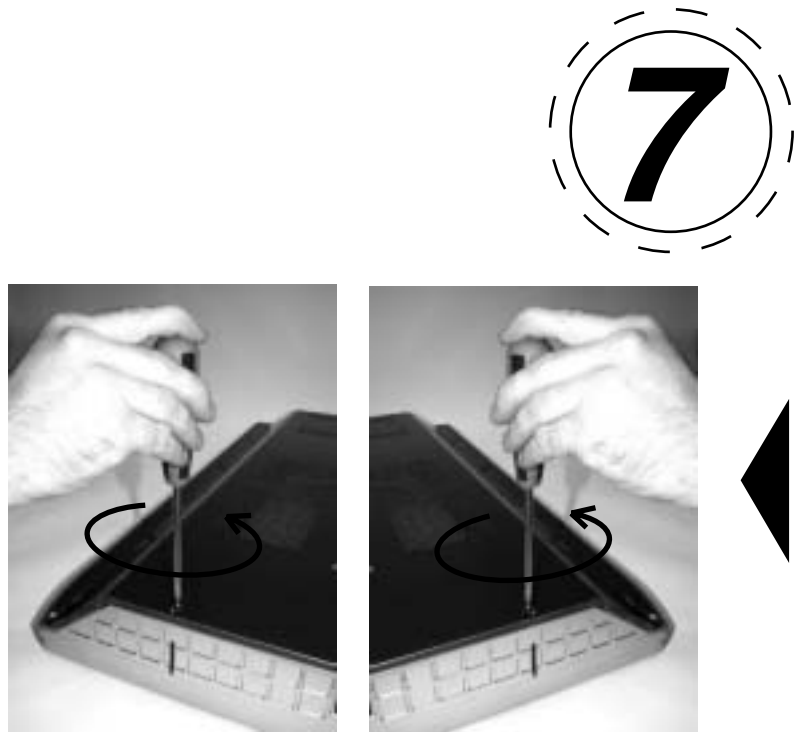

HAND FIXING KIT, PART No: AEM3466-001A-U

<p>U x8</p> 	<p>V x8</p> 	<p>x6</p> 
--	--	---

JVC

RK-C35B5S & RK-C42B5S

1

2

3

4