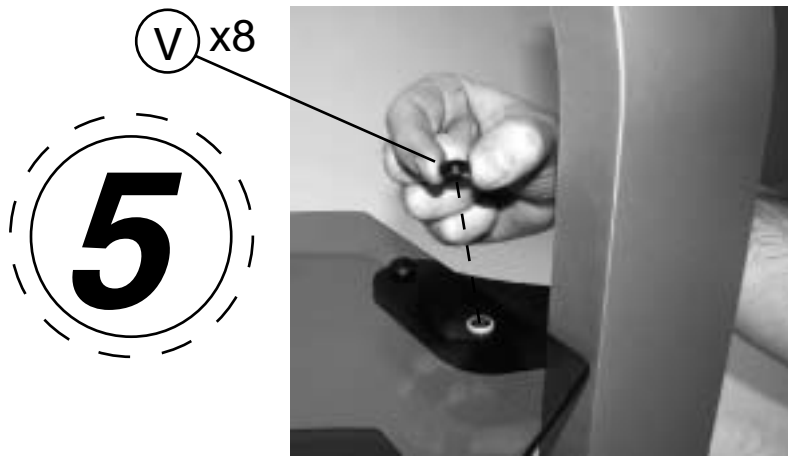

HAND FIXING KIT, PART No: AEM3466-001A-U

<p>U x8</p> 	<p>V x8</p> 	<p>x6</p> 
--	--	---

JVC

RK-C35B5S & RK-C42B5S

1

2

3

4